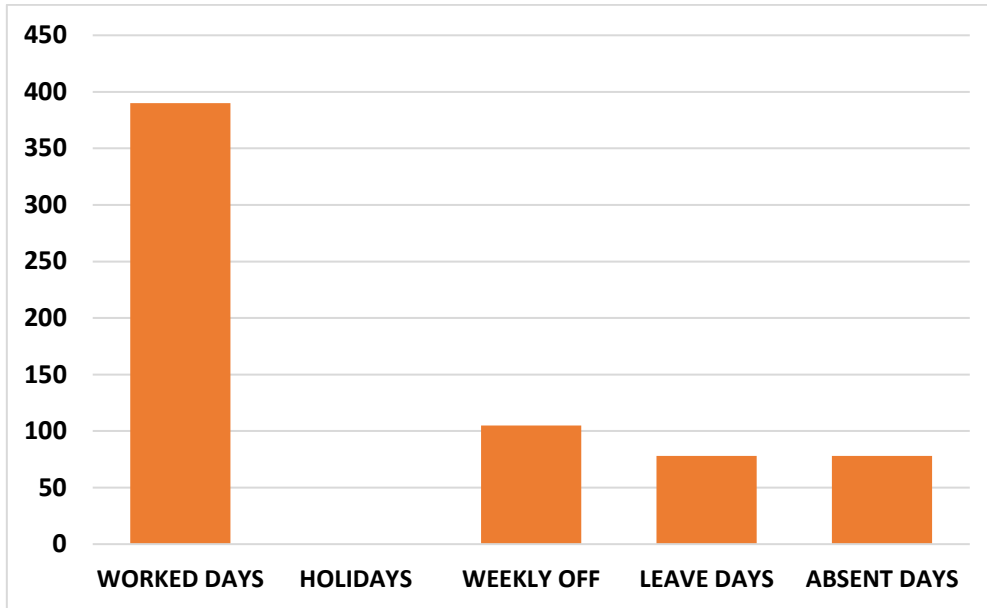

GURU NANAK EDUCATION COLLEGE, GOPALPUR

**ANALYSIS OF ATTENDANCE OF STUDENTS FOR THE MONTH OF
MAY 2020**

BATCH - ATTENDANCE OF 2ND SEMESTER

BATCH - ATTENDANCE OF 4TH SEMESTER