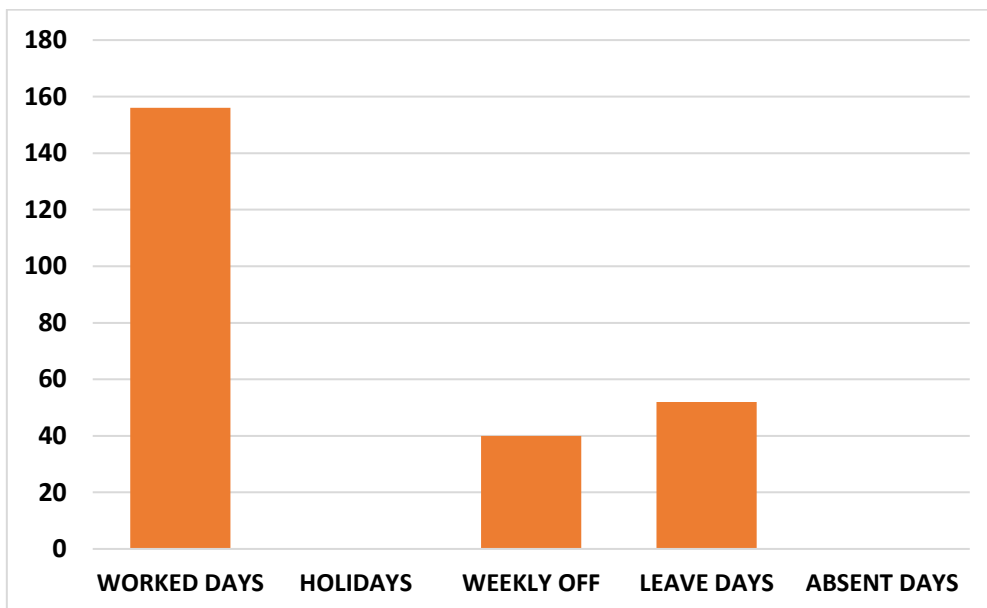

GURU NANAK EDUCATION COLLEGE, GOPALPUR

**ANALYSIS OF ATTENDANCE OF STUDENTS FOR THE MONTH OF
MAY 2020**

BATCH - ATTENDANCE OF 2ND SEMESTER

BATCH - ATTENDANCE OF 4TH SEMESTER